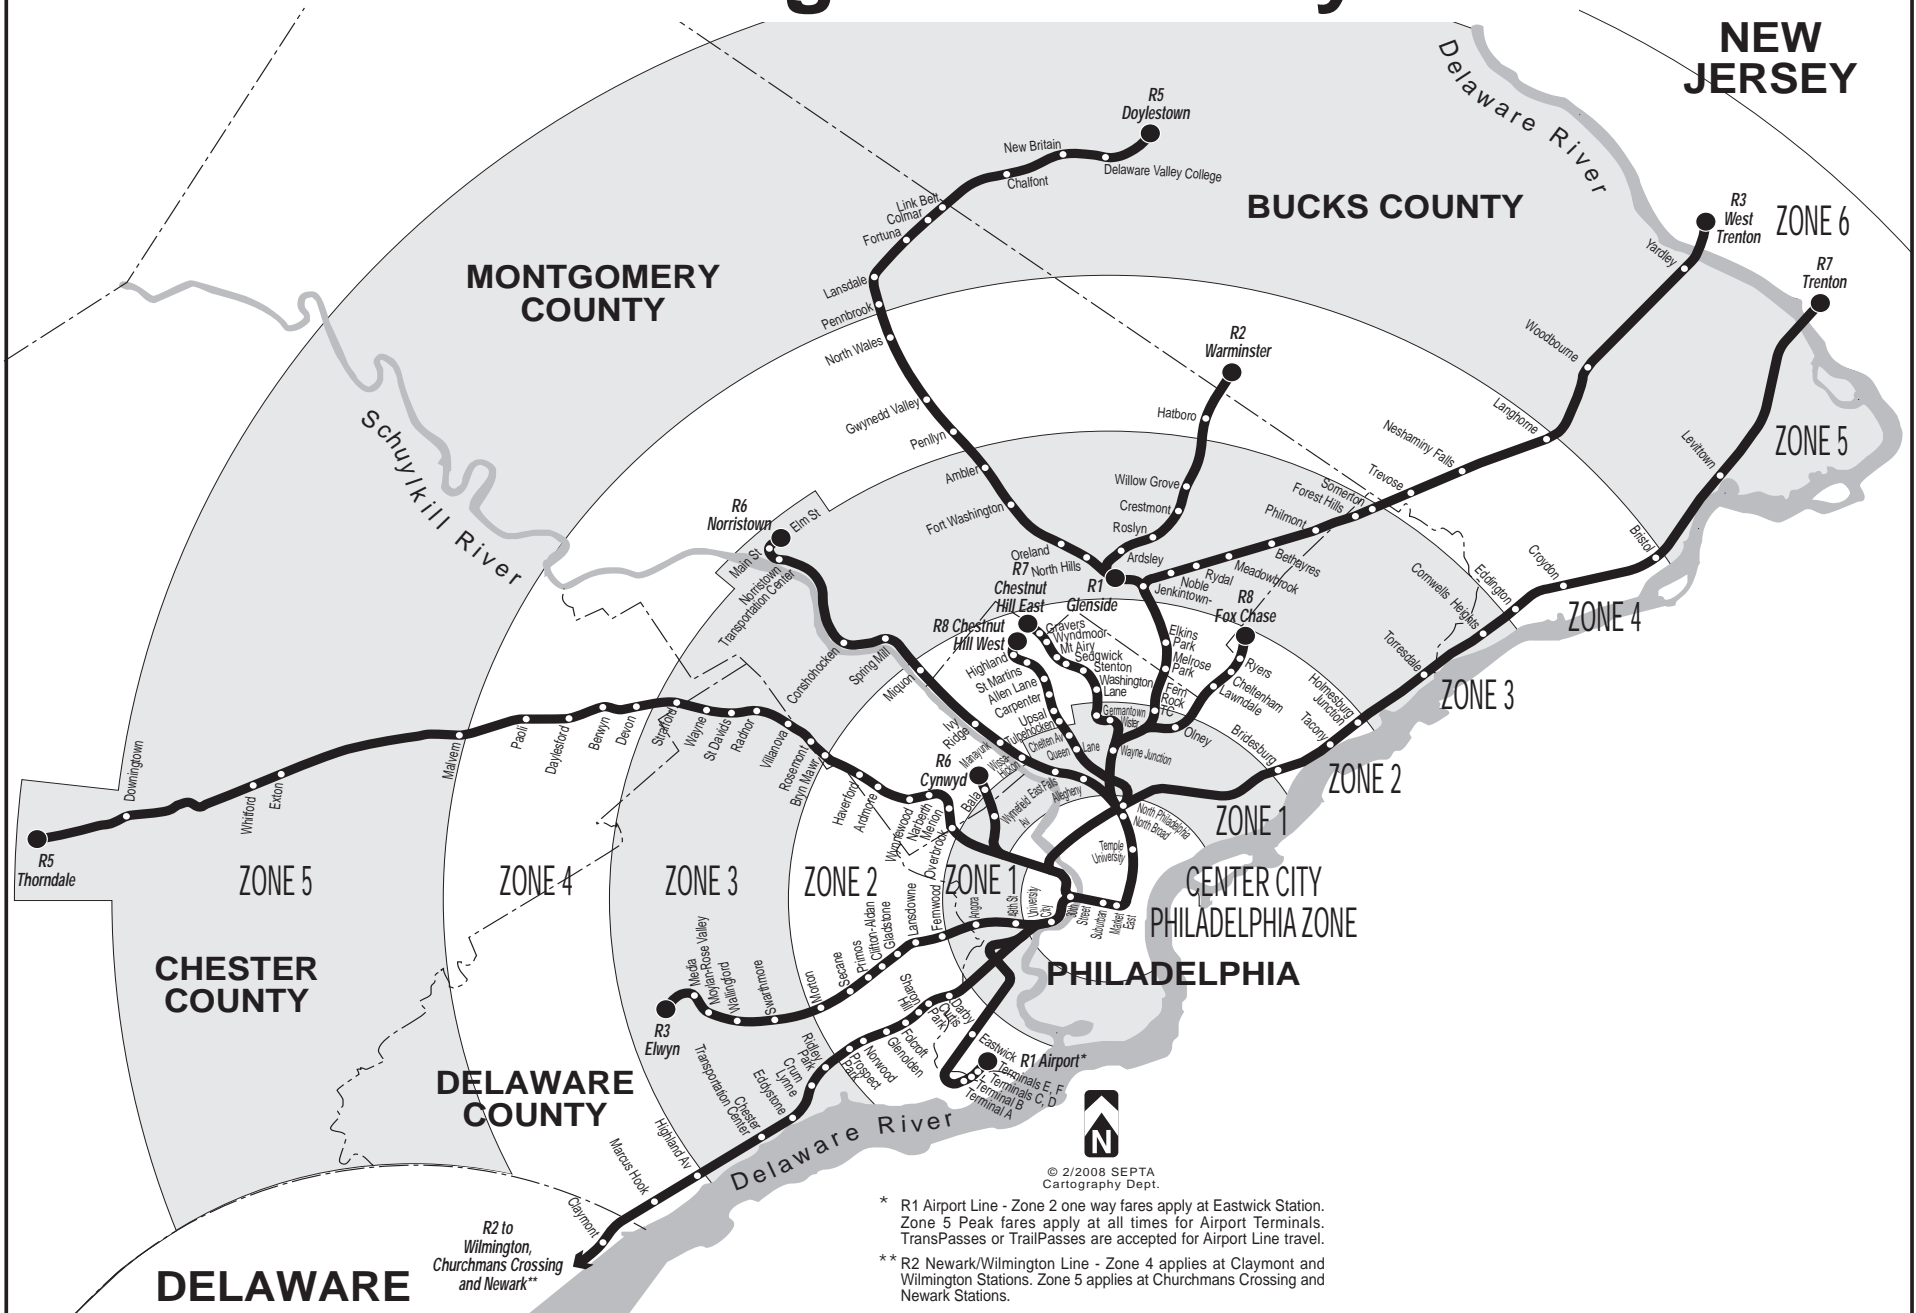

LEGEND

- Ⓟ Off-Street Parking available
- ♿ Wheelchair accessible station
- ♿ Ticket Office open weekdays

NOTE: Ticket offices at 30th Street, Suburban and Market East Stations are open seven days a week. Jenkintown Station is open every day except Sunday.

Center City Connections via Market-Frankford (MFL), Broad Street (BSL) or Broad-Ridge Spur (BRS) Lines are shown next to the appropriate route.

EFFECTIVE JUNE 21, 2009

See inside for airline boarding locations.

Airport Line

Philadelphia International Airport to/from Center City Philadelphia, Glenside, Warminster (and West Trenton on weekends)

R1

SEPTA REGIONAL RAIL

SEPTA
www.septa.org

Drexel Online.
A Better U.™
www.DrexelOnline.com

SEPTA Regional Rail System

© 2/2008 SEPTA Cartography Dept.

* R1 Airport Line - Zone 2 one way fares apply at Eastwick Station. Zone 5 Peak fares apply at all times for Airport Terminals. TransPasses or TrailPasses are accepted for Airport Line travel.