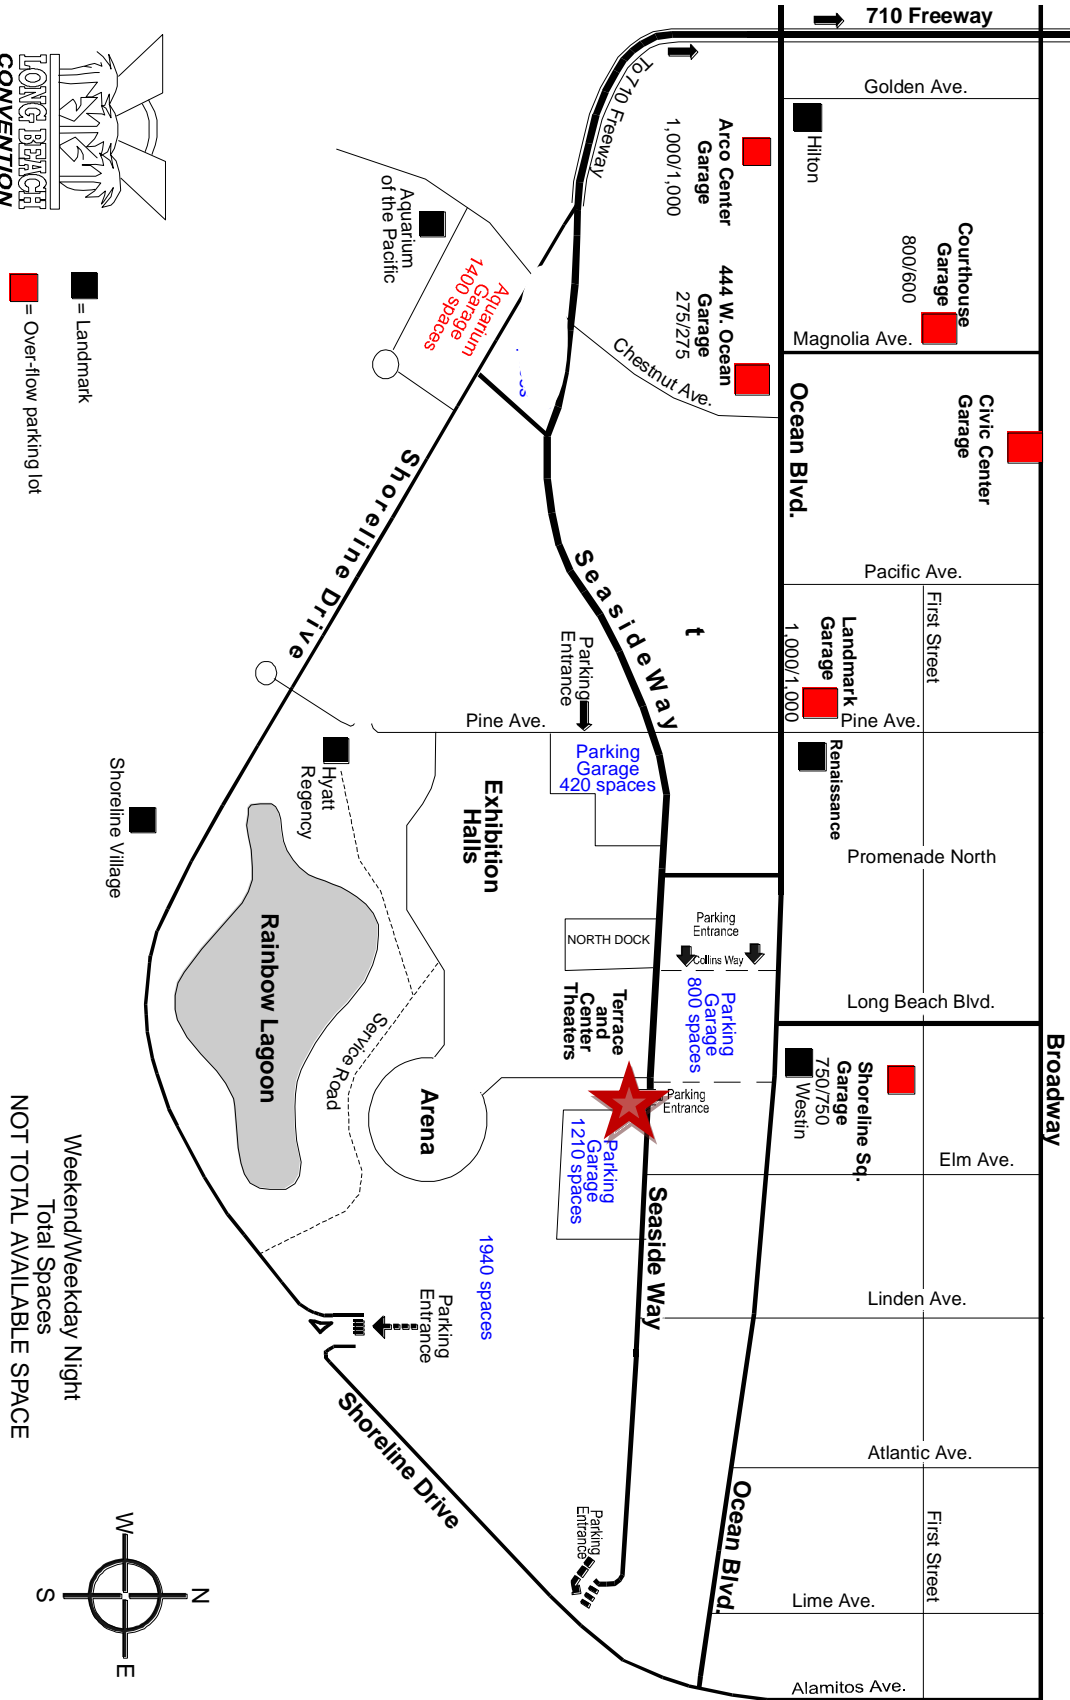

LONG BEACH CONVENTION & ENTERTAINMENT CENTER PARKING

Map not to scale

Weekend/Weekday Night
Total Spaces
NOT TOTAL AVAILABLE SPACE